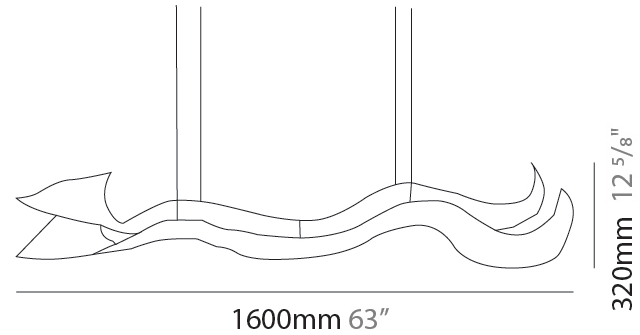

GENERAL

Series: Tempo Perso
Brand: Knikerboker
Division: Design
Mounting Type: Suspension
Mounting Location: Ceiling
Subcategory: Pendant

PHYSICAL

Shape: Abstract
Length (mm): 1600
Length (in): 63
Height (mm): 320
Height (in): 12 5/8
Extension (mm): 2000
Extension (in): 78 3/4
Light Distribution: Direct
Fixture Finish: EWH / EBK / MAN / COF / PRD / SLF / GLF / CLF / BRL / EWS / EWG / EWC / EWR / EBS / EBG / EBC / EBC / EBB / MAS / MAD / MAC / MAB / COS / CGO / CCL / CBL / PRS / PRG / PRC / PRB
Fixture Material: Aluminum
Cable Details: 4 Steel Cables 2000mm / 78 3/4" - Silicon Cable 2000mm / 78 3/4"

ELECTRICAL

Lamp Type: LED
Bulb Included: Bulb Included
Total Output Wattage (W): 40
Dimming: Tri-Mode (Non-Dimming and Phase Dimming (120Vac only) and 0-10V Dimming)
Driver Included: Yes
Driver Location: Integrated
Driver Type: Constant Current - Universal
Driver Class: Class 2
Input Voltage (V): 120 - 277
Constant Current (MA): 250
Upon Request: 0-10Vdc dimming / Phase dimming @120Vac / 277Vac

LED

Number of LEDs: 4
Color Temperature (°K): 3000
Max. Delivered Lumen (lm): 4400
CRI: >85 CRI
Lamp Life (hrs): 50000

OPTICAL

RATINGS AND CERTIFICATIONS

Certified By: CSA Certified to UL and CSA Standards
IP rating: IP20